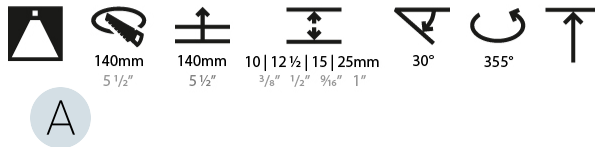

PHYSICAL

Shape: Round
Diameter (mm): 131
Diameter (in): 5 3/16
Length (in): 6 3/4
Height (mm): 127
Height (in): 5
Ceiling Thickness (mm): 10 / 12 / 15 / 25
Ceiling Thickness (in): 3/8 or 1/2 or 9/16 or 1
Min. Recessing Depth (mm): 140
Min. Recessing Depth (in): 5 1/2
Light Distribution: Adjustable / Downlight
Weight (kg): .92
Weight (lbs): 2.02
Fixture Finish: SSR / BKV / CWI / CRY / HAB / UFT / ITA / RUA / FTG / MYG / LOD / PUS / FRO / FUP / KIA / POP / BLS / SPG / MEY / GOH / GUM / CHC / COM / ABZ / JAG / OBR / MOS / ROR
Fixture Material: Aluminum Die Cast
Cut-out Measurements: Ø 140mm / 5 1/2"
Upon Request: Unique Ceiling Thickness

ELECTRICAL

Lamp Type: LED (Zhaga Standard)
Input Wattage (W): 13.2 (2700K) / 16.5
Total Output Wattage (W): 12.1 (2700K) / 14.7
Dimming: Tri-Mode (Non-Dimming and Phase Dimming (120Vac only) and 0-10V Dimming)
Driver Included: No
Driver Location: Recessed Housing
Driver Type: Constant Current - Universal
Driver Class: Class 2
Housing: See components
Input Voltage (V): 120 - 277
Constant Current (MA): 350

LED

Number of LEDs: 1
Color Temperature (°K): 2700 / 3000 / 3500 / 4000
Max. Delivered Lumen (lm): 830 / 930 / 1009 / 1030
CRI: >90 CRI
Lamp Life (hrs): 50000
Upon Request: Special Color Temperature RGB-W Tunable White Special LED

OPTICAL

Reflector: 8
Adjustability: Rotational 355°; Tilt 30°
Upon Request: Special Beam Angles

RATINGS AND CERTIFICATIONS