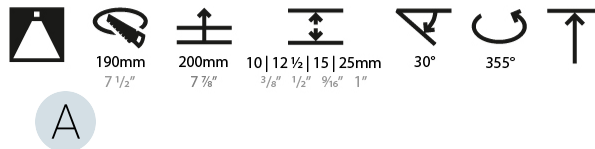

OPTICAL

Reflector°: 12 / 24 / 40
 Adjustability: Rotational 355°; Tilt 30°
 Upon Request: Special Beam Angles

RATINGS AND CERTIFICATIONS

Certified By: Certified for North American Standards
 IP rating: IP44
 Zaneen Group Inc. © 2024, T 1800-388-3382, F 416-247-9319, www.zaneen.com