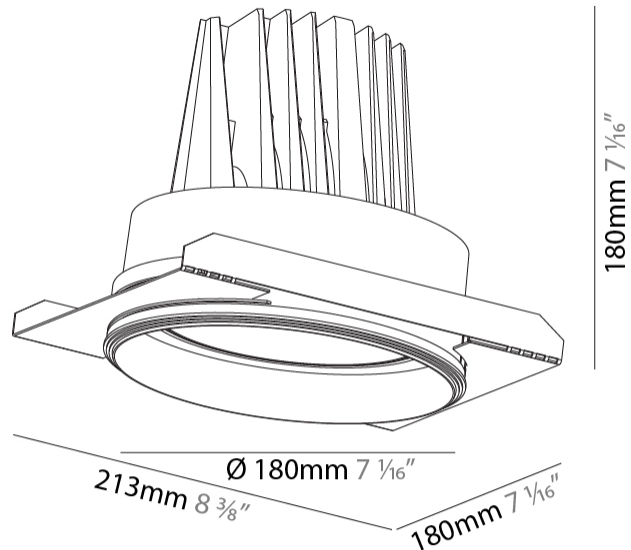

RATINGS AND CERTIFICATIONS

Certified By: Certified for North American Standards
IP rating: IP44
Zaneen Group Inc. © 2024, T 1800-388-3382, F 416-247-9319, www.zaneen.com