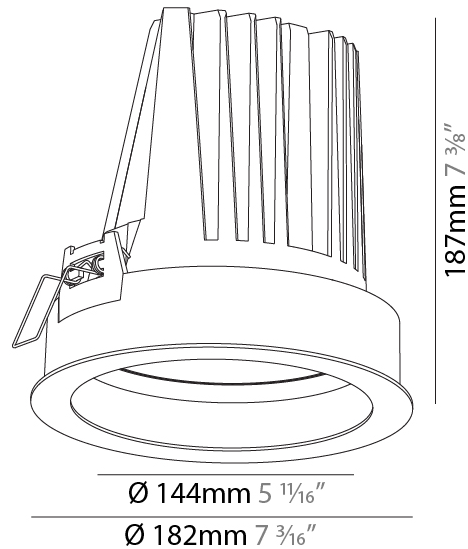

GENERAL

Series: Mechaniq Round Comfort
Brand: Prolicht
Division: Architectural
Mounting Type: Recessed
Mounting Location: Ceiling
Subcategory: Downlight

PHYSICAL

Shape: Round
Diameter (mm): 182
Diameter (in): 7 3/16
Height (mm): 187
Height (in): 7 3/8
Ceiling Thickness (mm): 10 / 12.5 / 15
Ceiling Thickness (in): 3/8 or 1/2 or 9/16
Min. Recessing Depth (mm): 210
Min. Recessing Depth (in): 8 1/4
Light Distribution: Adjustable / Downlight
Weight (kg): 1.736
Weight (lbs): 3.83
Fixture Finish: SSR / BKV / CWI / CRY / HAB / UFT / ITA / RUA / FTG / MYG / LOD / PUS / FRO / FUP / KIA / POP / BLS / SPG / MEY / GOH / GUM / CHC / COM / ABZ / JAG / OBR / MOS / ROR
Fixture Material: Aluminum Die Cast
Cut-out Measurements: 177mm / 6 15/16"

ELECTRICAL

Lamp Type: LED (Zhaga Standard)
Total Output Wattage (W): 41.9
Dimming: Tri-Mode (Non-Dimming and Phase Dimming (120Vac only) and 0-10V Dimming)
Driver Included: No
Driver Location: Recessed Housing
Driver Type: Constant Current - Universal
Housing: See components
Input Voltage (V): 120 - 277
Constant Current (MA): 1050

LED

Number of LEDs: 1
Color Temperature (°K): 2700 / 3000 / 3500 / 4000
Max. Delivered Lumen (lm): 4030 / 4130 / 4342 / 4430
CRI: >90 CRI
Lamp Life (hrs): 50000

OPTICAL

Reflector: 12 / 24 / 40

RATINGS AND CERTIFICATIONS

Certified By: Certified for North American Standards
IP rating: IP20

PROJECT	_____
TYPE	_____
SPECIFIER	_____
QUANTITY	_____
DATE	_____