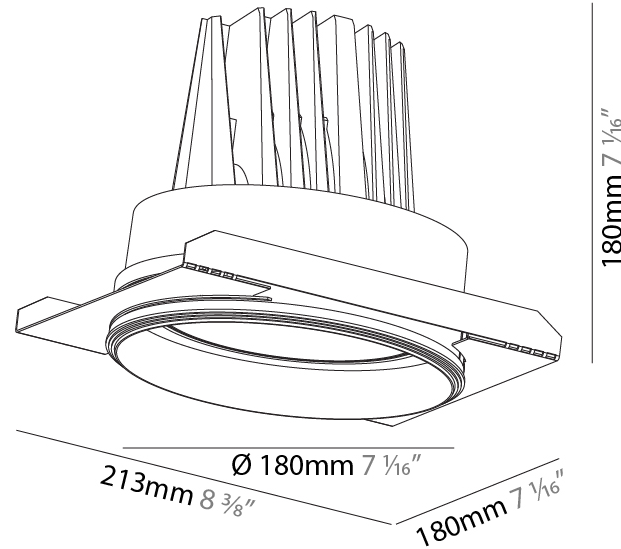

ELECTRICAL

Lamp Type: LED (Zhaga Standard)
Input Wattage (W): 23.2
Total Output Wattage (W): 21.2
Dimming: Tri-Mode (Non-Dimming and Phase Dimming (120Vac only) and 0-10V Dimming)
Driver Included: No
Driver Location: Recessed Housing
Driver Type: Constant Current - Universal
Driver Class: Class 2
Housing: See components
Input Voltage (V): 120 - 277
Constant Current (MA): 700

LED

Number of LEDs: 1
Color Temperature (°K): 2700 / 3000 / 3500 / 4000
Max. Delivered Lumen (lm): 1440 / 1490 / 1568 / 1600
CRI: >90 CRI
Lamp Life (hrs): 50000
Upon Request: Special Color Temperature RGB-W Tunable White Special LED

OPTICAL

Reflector°: 8
Adjustability: Rotational 355°; Tilt 30°
Upon Request: Special Beam Angles

RATINGS AND CERTIFICATIONS

Certified By: Certified for North American Standards
IP rating: IP44
Zaneen Group Inc. © 2024, T 1800-388-3382, F 416-247-9319, www.zaneen.com