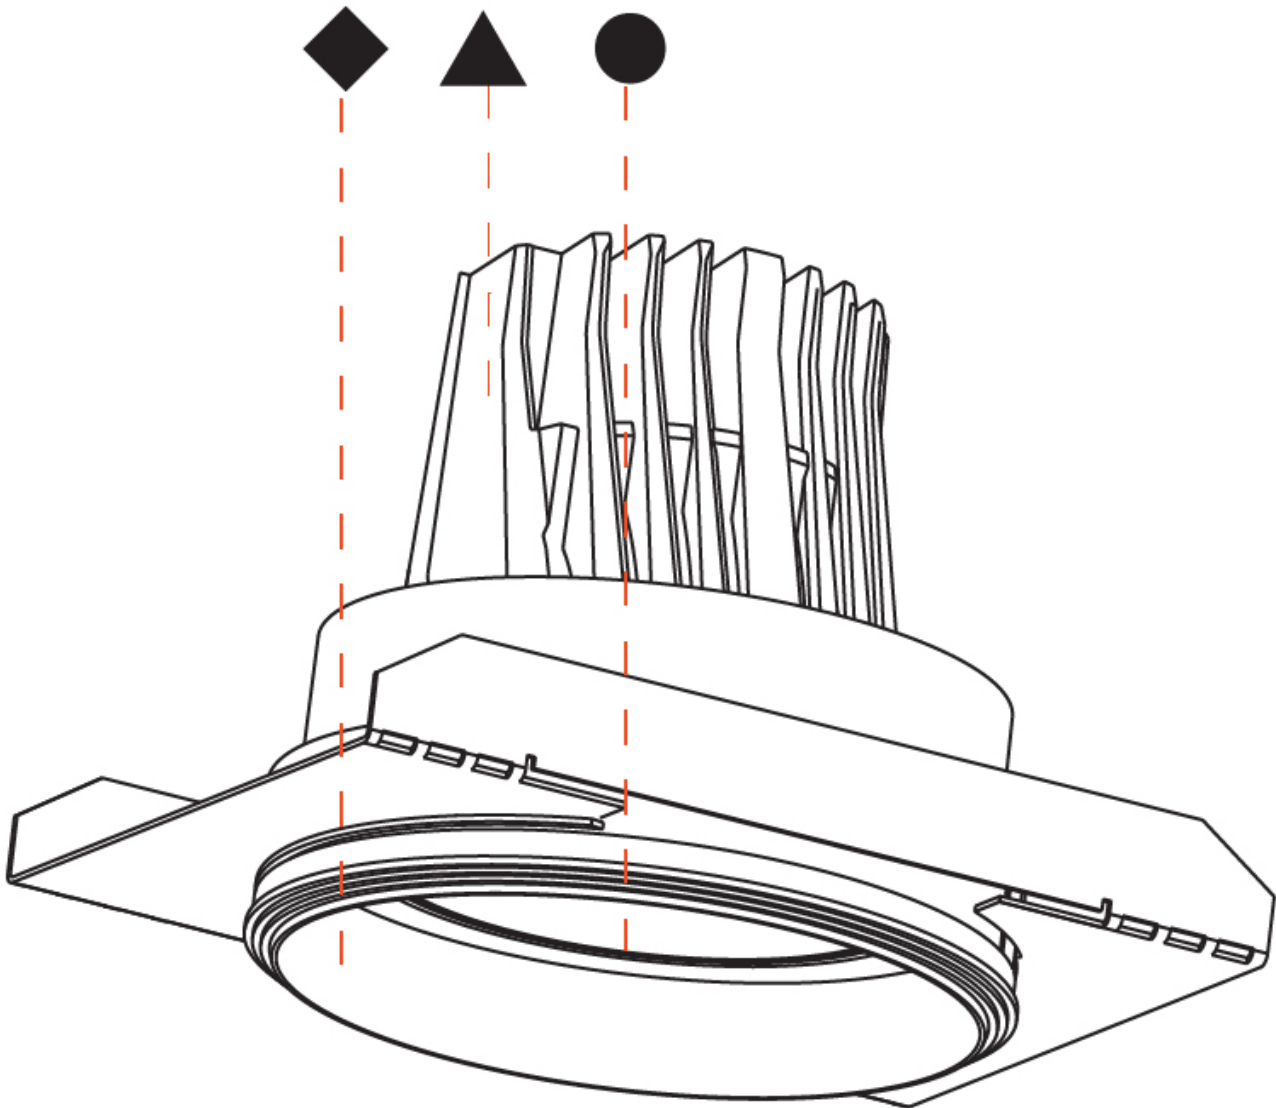

MECHANIQ ROUND COMFORT TRIMLESS

A35001-

PROJECT	_____
TYPE	_____
SPECIFIER	_____
QUANTITY	_____
DATE	_____

A