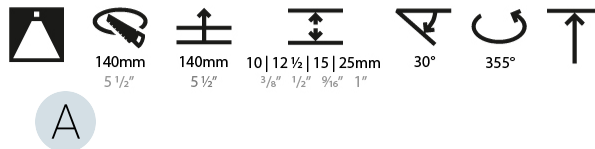

OPTICAL

Reflector: 18 / 26 / 40
 Adjustability: Rotational 355°; Tilt 30°
 Upon Request: Special Beam Angles

RATINGS AND CERTIFICATIONS

Certified By: Certified for North American Standards
 IP rating: IP44
 Zaneen Group Inc. © 2024, T 1800-388-3382, F 416-247-9319, www.zaneen.com