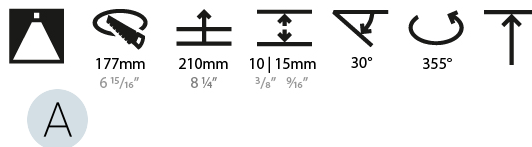

GENERAL

Series: Mechaniq Round Comfort
Brand: Prolicht
Division: Architectural
Mounting Type: Recessed
Mounting Location: Ceiling
Subcategory: Downlight

PHYSICAL

Shape: Round
Diameter (mm): 182
Diameter (in): 7 3/16
Height (mm): 187
Height (in): 7 3/8
Ceiling Thickness (mm): 10 / 12.5 / 15
Ceiling Thickness (in): 3/8 or 1/2 or 9/16
Min. Recessing Depth (mm): 210
Min. Recessing Depth (in): 8 1/4
Light Distribution: Adjustable / Downlight
Weight (kg): 1.736
Weight (lbs): 3.83
Fixture Finish: SSR / BKV / CWI / CRY / HAB / UFT / ITA / RUA / FTG / MYG / LOD / PUS / FRO / FUP / KIA / POP / BLS / SPG / MEY / GOH / GUM / CHC / COM / ABZ / JAG / OBR / MOS / ROR
Fixture Material: Aluminum Die Cast
Cut-out Measurements: 177mm / 6 15/16"

ELECTRICAL

Lamp Type: LED (Zhaga Standard)
Total Output Wattage (W): 41.9
Dimming: Tri-Mode (Non-Dimming and Phase Dimming (120Vac only) and 0-10V Dimming)
Driver Included: No
Driver Location: Recessed Housing
Driver Type: Constant Current - Universal
Housing: See components
Input Voltage (V): 120 - 277
Constant Current (MA): 1050

LED

Number of LEDs: 1
Color Temperature (°K): 2700 / 3000 / 3500 / 4000
Max. Delivered Lumen (lm): 4030 / 4130 / 4342 / 4430
CRI: >90 CRI
Lamp Life (hrs): 50000

OPTICAL

Reflector: 12 / 24 / 40

RATINGS AND CERTIFICATIONS

Certified By: Certified for North American Standards
IP rating: IP20

PROJECT	_____
TYPE	_____
SPECIFIER	_____
QUANTITY	_____
DATE	_____