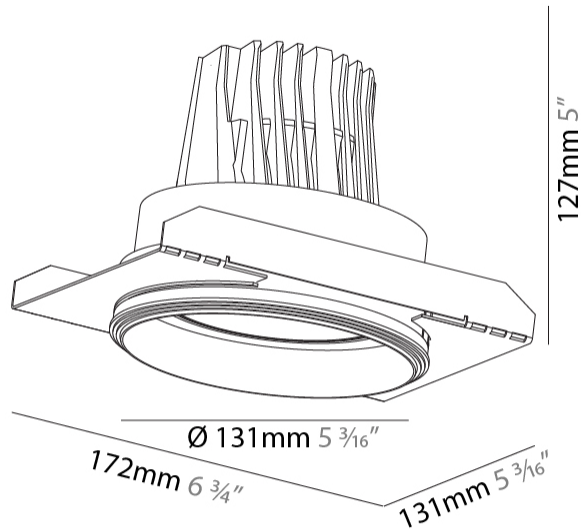

PHYSICAL

Shape: Round
Diameter (mm): 131
Diameter (in): 5 3/16
Length (in): 6 3/4
Height (mm): 127
Height (in): 5
Ceiling Thickness (mm): 10 / 12 / 15 / 25
Ceiling Thickness (in): 3/8 or 1/2 or 9/16 or 1
Min. Recessing Depth (mm): 140
Min. Recessing Depth (in): 5 1/2
Light Distribution: Adjustable / Downlight
Weight (kg): .92
Weight (lbs): 2.02
Fixture Finish: SSR / BKV / CWI / CRY / HAB / UFT / ITA / RUA / FTG / MYG / LOD / PUS / FRO / FUP / KIA / POP / BLS / SPG / MEY / GOH / GUM / CHC / COM / ABZ / JAG / OBR / MOS / ROR
Fixture Material: Aluminum Die Cast
Cut-out Measurements: Ø 140mm / 5 1/2"
Upon Request: Unique Ceiling Thickness

ELECTRICAL

Lamp Type: LED (Zhaga Standard)
Input Wattage (W): 13.2 (2700K) / 16.5
Total Output Wattage (W): 12.1 (2700K) / 14.7
Dimming: Tri-Mode (Non-Dimming and Phase Dimming (120Vac only) and 0-10V Dimming)
Driver Included: No
Driver Location: Recessed Housing
Driver Type: Constant Current - Universal
Driver Class: Class 2
Housing: See components
Input Voltage (V): 120 - 277
Constant Current (MA): 350

LED

Number of LEDs: 1
Color Temperature (°K): 2700 / 3000 / 3500 / 4000
Max. Delivered Lumen (lm): 830 / 930 / 1009 / 1030
CRI: >90 CRI
Lamp Life (hrs): 50000
Upon Request: Special Color Temperature RGB-W Tunable White Special LED

OPTICAL

Reflector: 8
Adjustability: Rotational 355°; Tilt 30°
Upon Request: Special Beam Angles

RATINGS AND CERTIFICATIONS