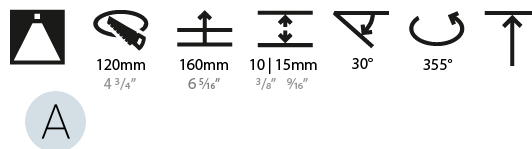

RATINGS AND CERTIFICATIONS

Certified By: Certified for North American Standards
IP rating: IP20