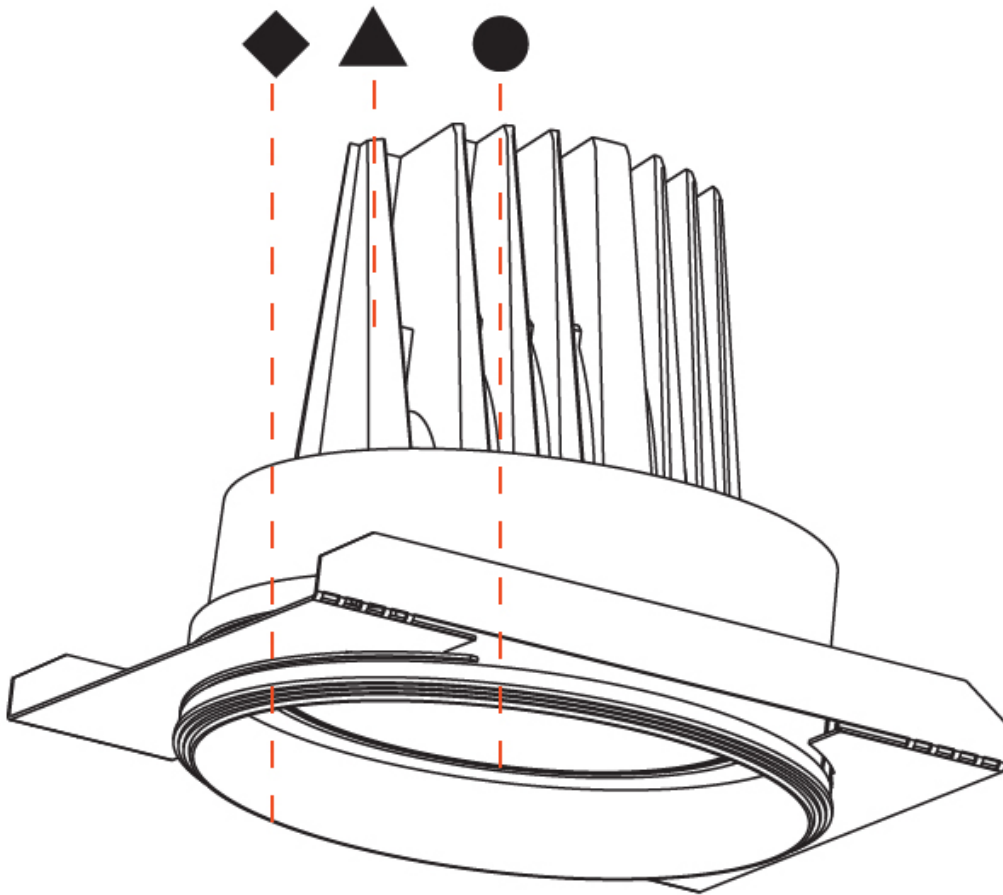

MECHANIQ ROUND COMFORT TRIMLESS

A35007-

PROJECT	_____
TYPE	_____
SPECIFIER	_____
QUANTITY	_____
DATE	_____